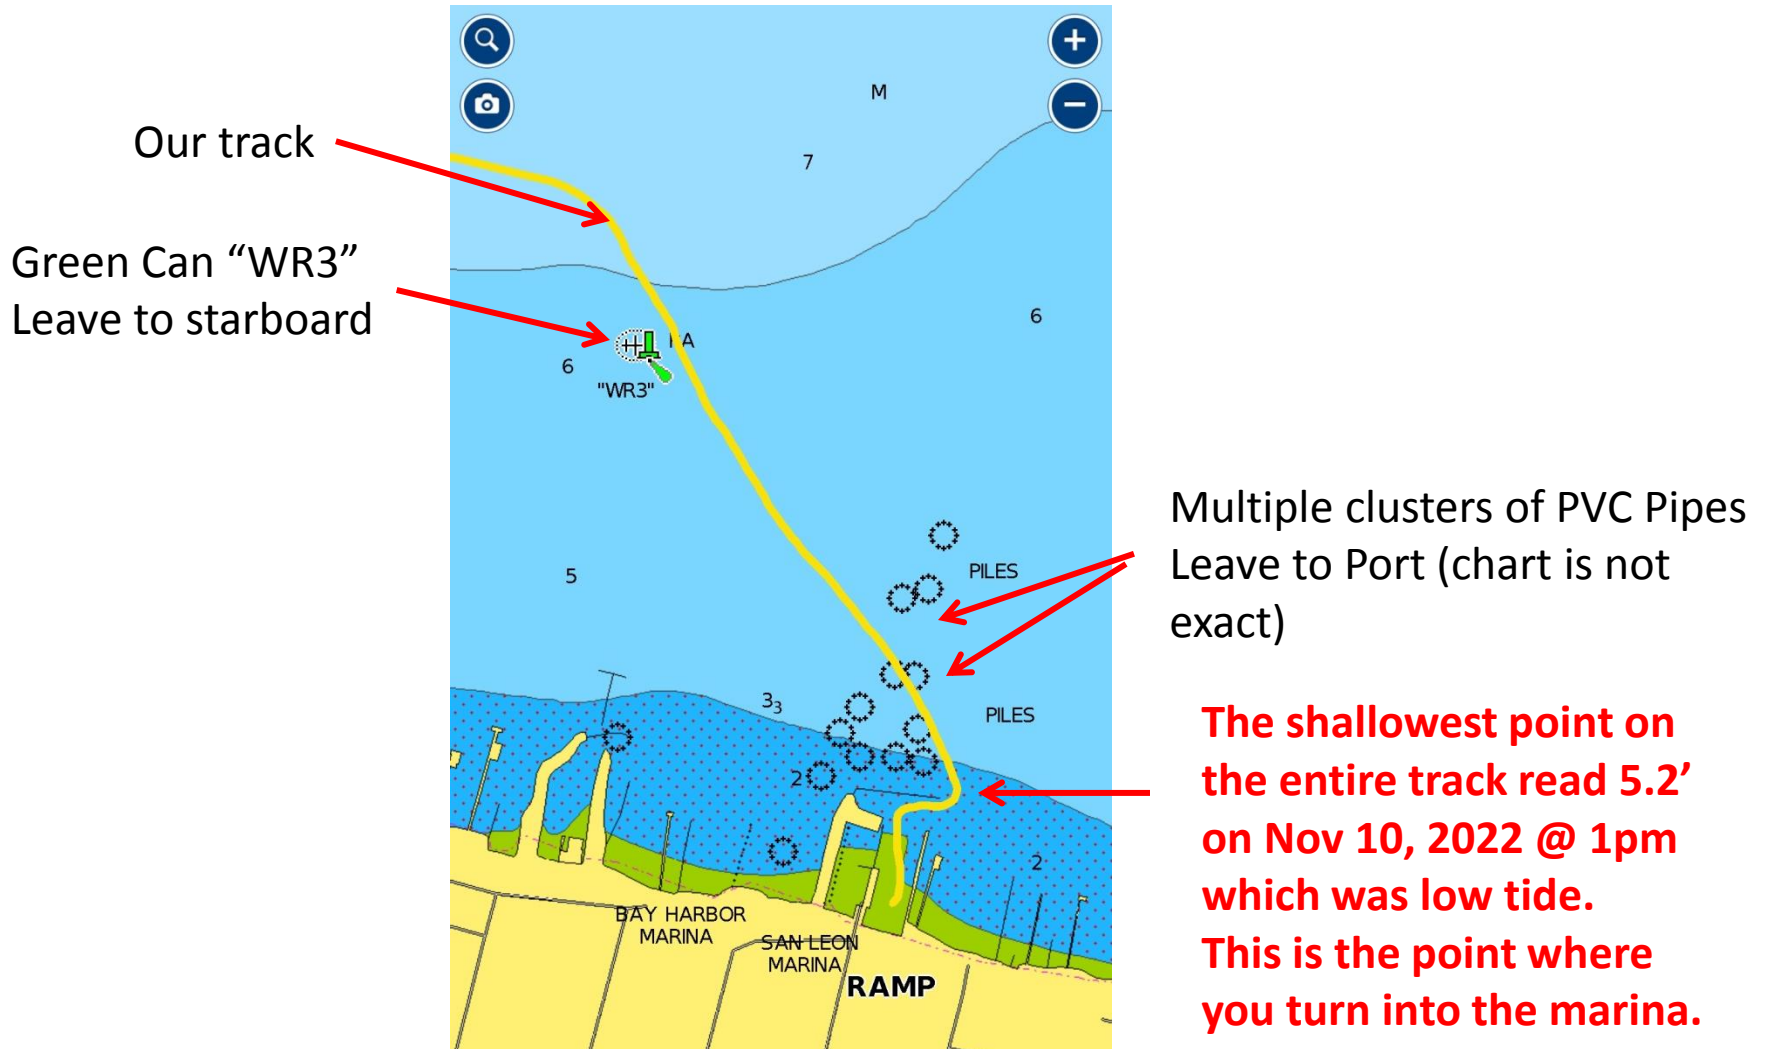

Pier 6 Track and Approach

Kemah to Green Can "WR3"

Bacliff to Green Can "WR3"

Green Can "WR3" to Pier 6

Pier 6 Approach

Pier 6 Restaurant

Green Can "WR3"
Leave to starboard

Pier 6 Approach and Marina

Pier 6 Marina Entrance

Marina entrance facing North